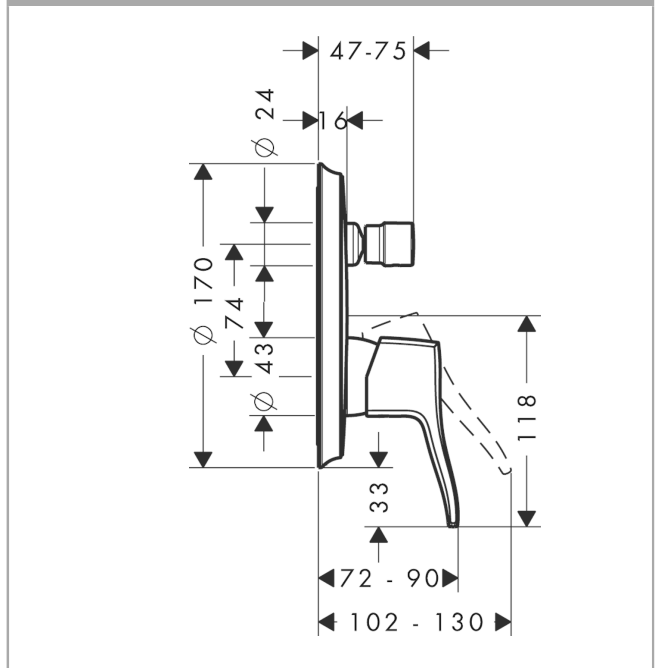

### Description

#### product features

- connection type: basic set
- ceramic cartridge
- min. operating pressure: 1 bar
- max. operating pressure: 10 bar
- temperature limitation adjustable
- with automatic resetting
- with silencer

### Scale drawing