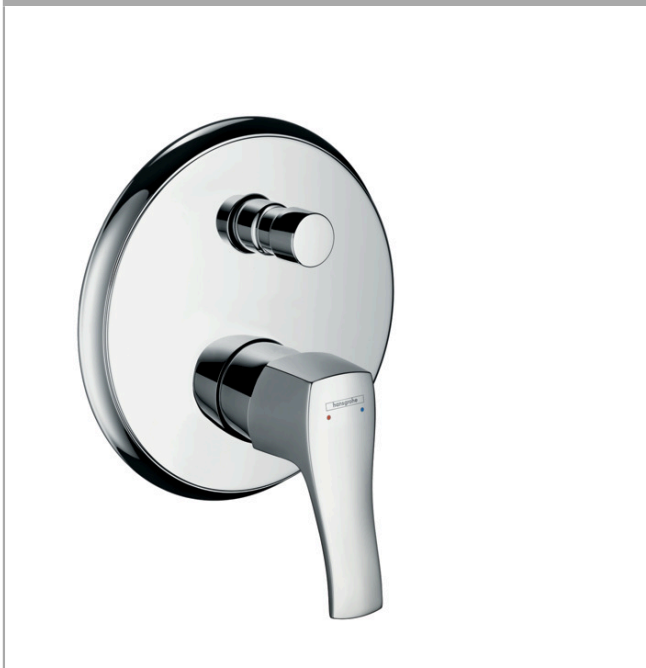

Metris Classic
Single lever bath mixer for concealed installation
Surfaces: **Chrome** Article Number: **31485000**

Description

product features

- connection type: basic set
- ceramic cartridge
- min. operating pressure: 1 bar
- max. operating pressure: 10 bar
- temperature limitation adjustable
- with automatic resetting
- with silencer

Product image